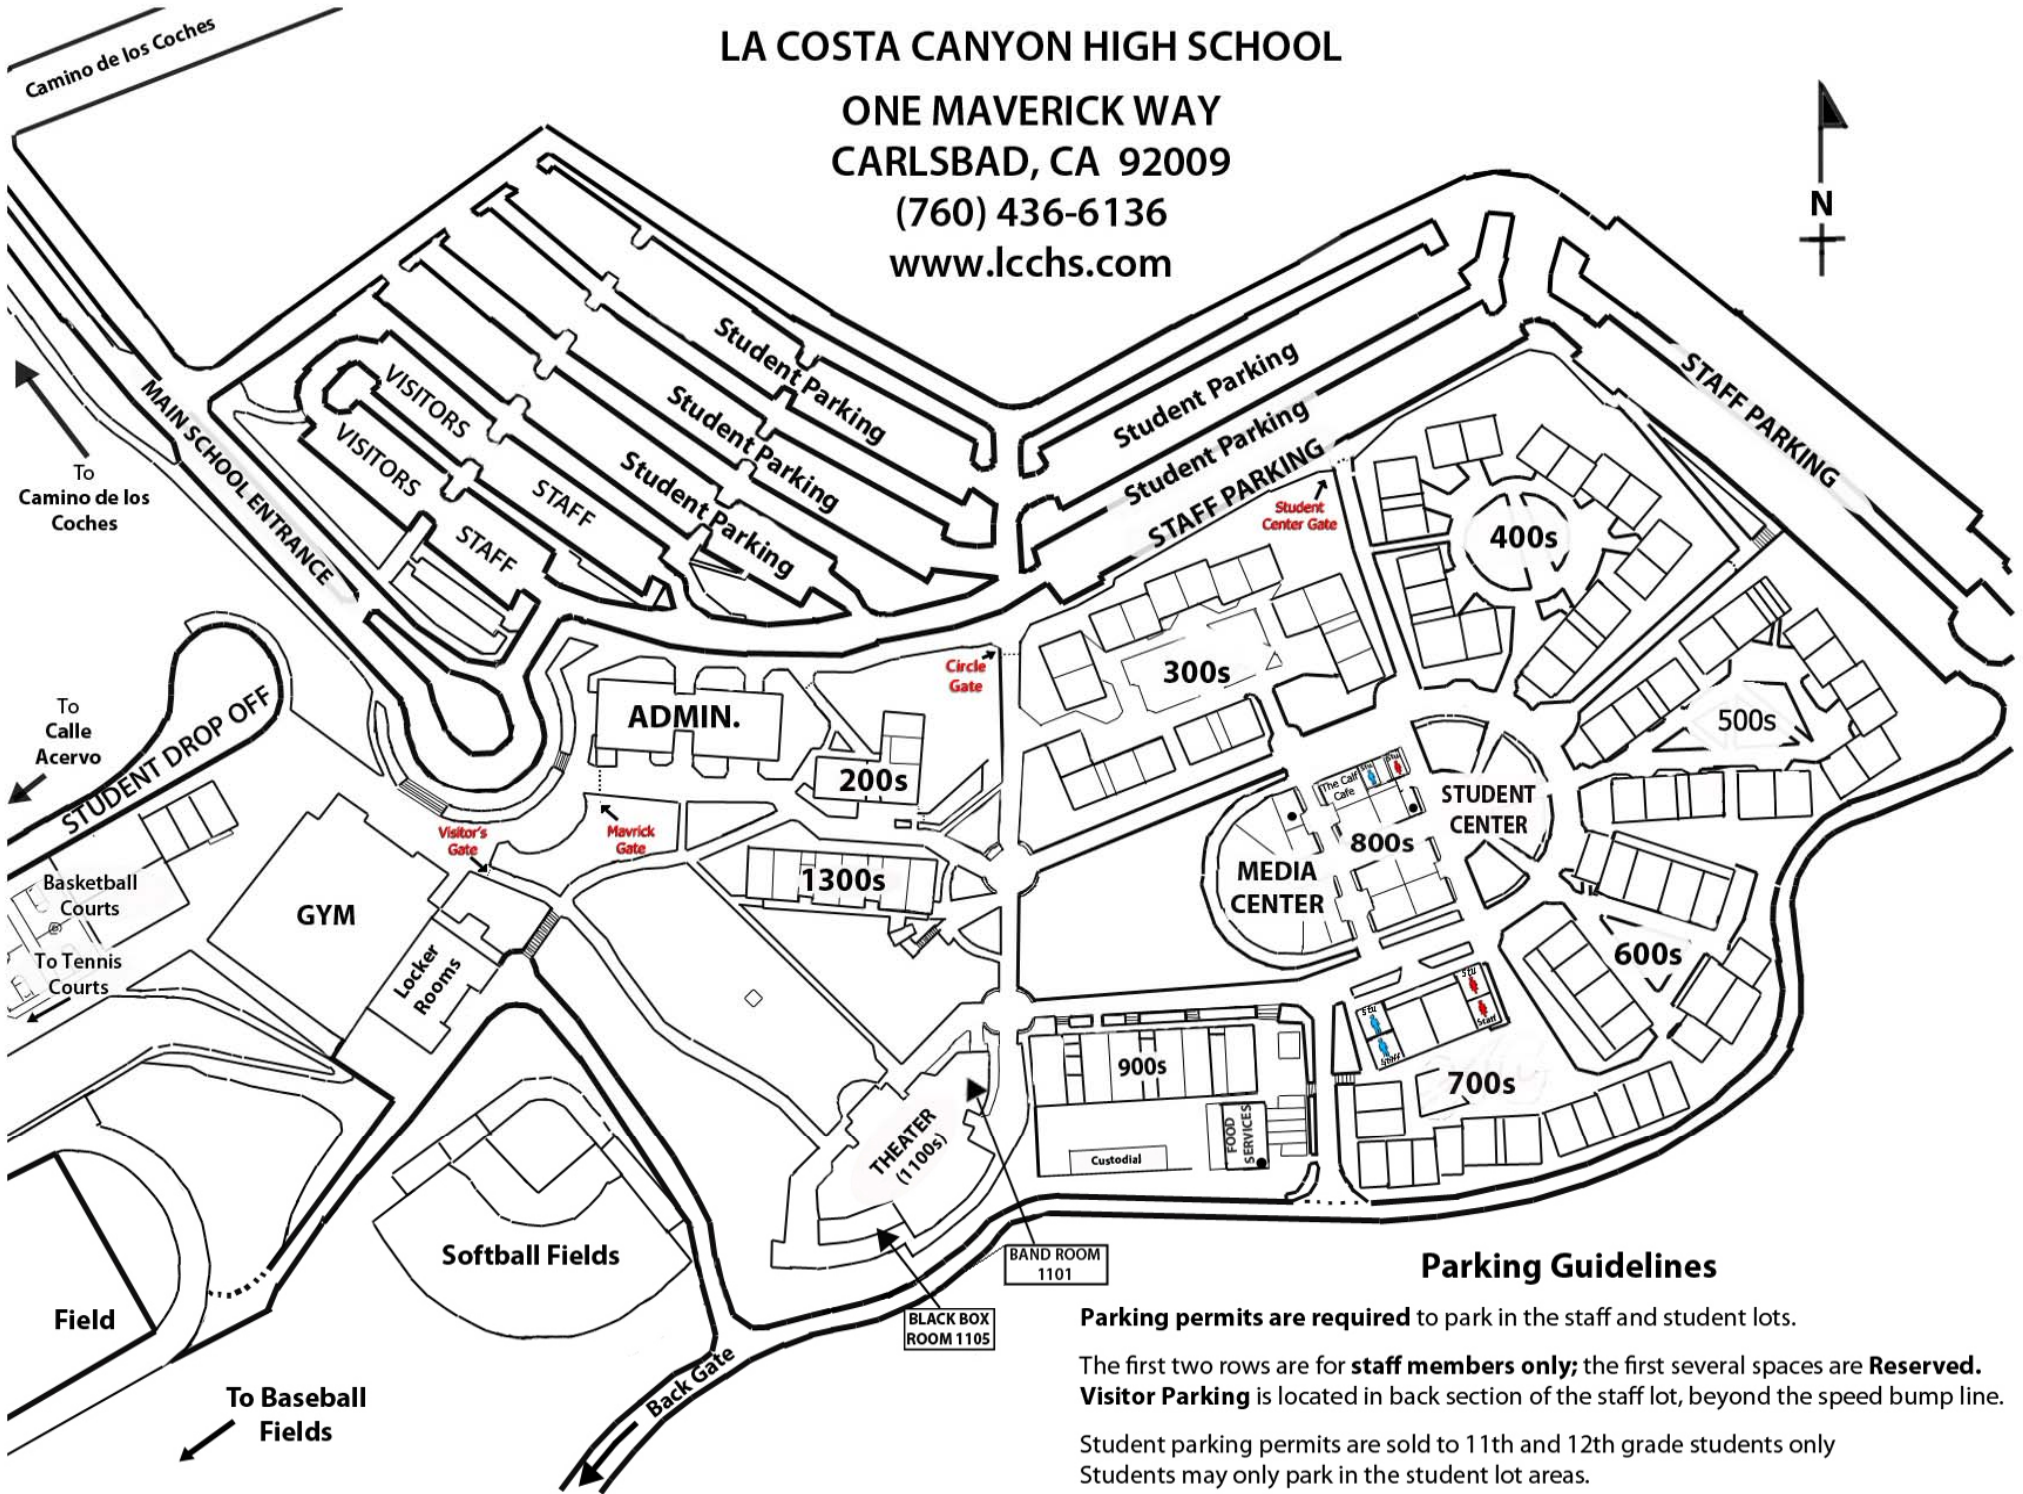

LA COSTA CANYON HIGH SCHOOL

ONE MAVERICK WAY
CARLSBAD, CA 92009

(760) 436-6136

www.lcchs.com

Parking Guidelines

Parking permits are required to park in the staff and student lots.

The first two rows are for **staff members only**; the first several spaces are **Reserved**. **Visitor Parking** is located in back section of the staff lot, beyond the speed bump line.

Student parking permits are sold to 11th and 12th grade students only
Students may only park in the student lot areas.

Parking regulations are enforced and citations are written by Carlsbad Police Community Service Officers.